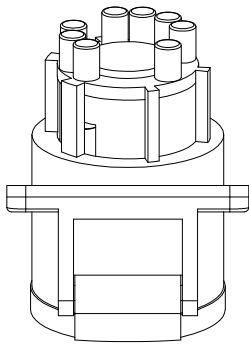

Diritti riservati All rights reserved

dimensions in mm	<b>PE 16123 PI</b> bulkhead mounting housings, sockets, 2 poles + PE, 16A	Scale 1:2	
Date 18/05/17			
Sign. C. Mainini			