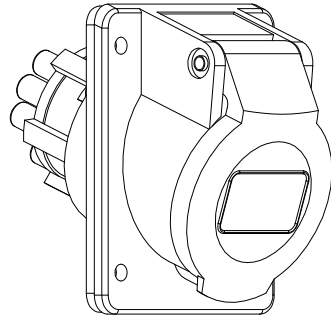

Diritti riservati All rights reserved

dimensions in mm	<b>PE 16123 PI</b> bulkhead mounting housings, sockets, 2 poles + PE, 16A	Scale 1:2	
Date 18/05/17			
Sign. C. Mainini			