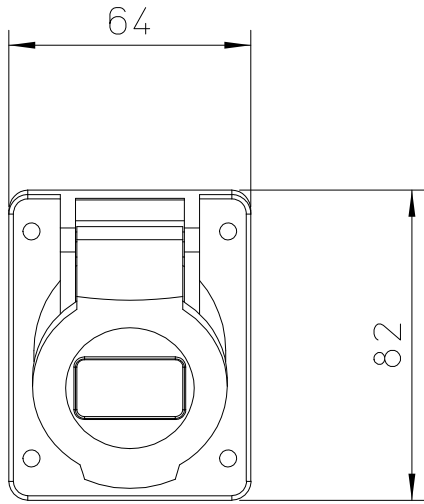

Diritti riservati All rights reserved

dimensions in mm	<b>PE 16123 PI</b> bulkhead mounting housings, sockets, 2 poles + PE, 16A	Scale 1:2	
Date 18/05/17			
Sign. C. Mainini			