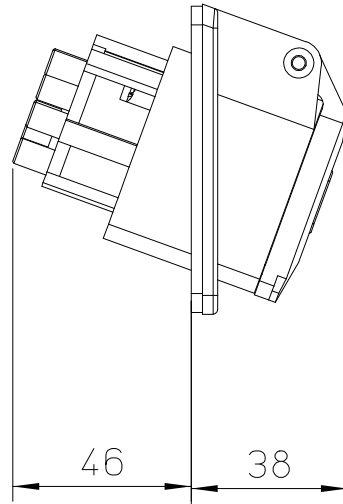

Diritti riservati All rights reserved

dimensions in mm	<b>PE 16123 PI</b> bulkhead mounting housings, sockets, 2 poles + PE, 16A	Scale 1:2	
Date 18/05/17			
Sign. C. Mainini			