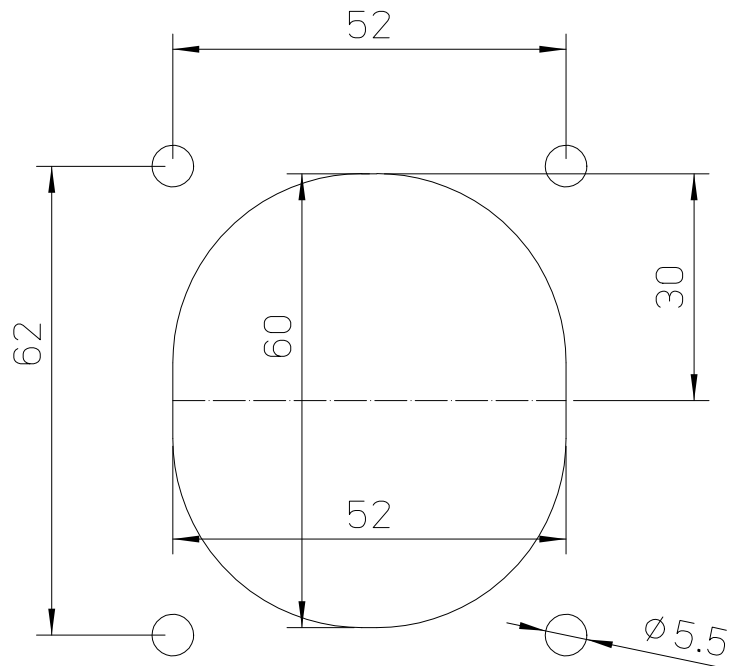

Diritti riservati All rights reserved

dimensions in mm	<b>PE 16123 PI</b> bulkhead mounting housings, sockets, 2 poles + PE, 16A	Scale 1:2	
Date 18/05/17			
Sign. C. Mainini			